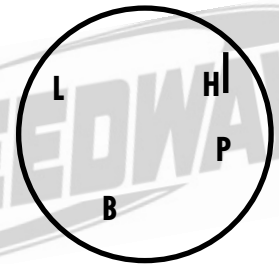

INSTRUCTIONS #910-64056

SINGLE WIPER SWITCH

- L = Low Speed
- H = High Speed
- P = Park/Off
- B = Battery/Power

P.O. Box 81906 Lincoln, NE 68501
(402) 323-3200
www.speedwaymotors.com