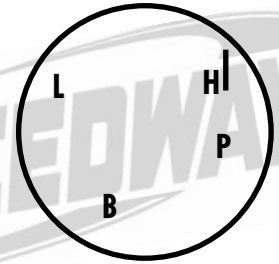

INSTRUCTIONS #910-64056

SINGLE WIPER SWITCH

- L = Low Speed
- H = High Speed
- P = Park/Off
- B = Battery/Power

P.O. Box 81906 Lincoln, NE 68501
(402) 323-3200
www.speedwaymotors.com