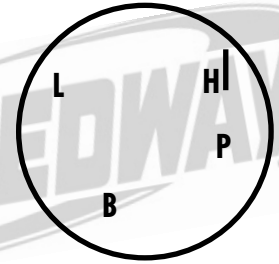

INSTRUCTIONS #910-64056

SINGLE WIPER SWITCH

- L = Low Speed
- H = High Speed
- P = Park/Off
- B = Battery/Power

P.O. Box 81906 Lincoln, NE 68501
(402) 323-3200
www.speedwaymotors.com