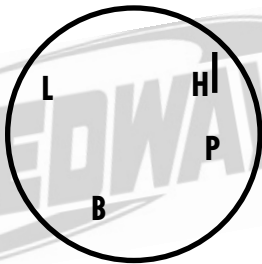

INSTRUCTIONS #910-64056

SINGLE WIPER SWITCH

- L = Low Speed
- H = High Speed
- P = Park/Off
- B = Battery/Power

P.O. Box 81906 Lincoln, NE 68501
(402) 323-3200
www.speedwaymotors.com