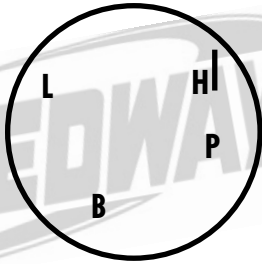

## SINGLE WIPER SWITCH

- L = Low Speed
- H = High Speed
- P = Park/Off
- B = Battery/Power

P.O. Box 81906 Lincoln, NE 68501  
(402) 323-3200  
www.speedwaymotors.com