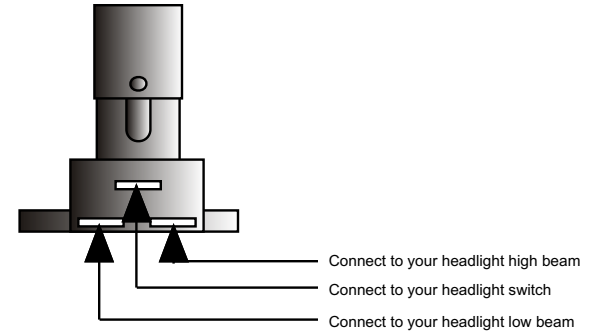

Connect the Dimmer Switch wires as shown above.

1. The top center terminal of the Dimmer Switch is connected to the Headlight switch.
2. The terminal on the right side is connected to your headlight high beam terminal.
3. The terminal on the left side is connected to your headlight low beam terminal.

another wiring product by...

150 Heller Pl #17 W Bellmawr, NJ 08031 856-933-0801

PART #

500042

DESCRIPTION:

DIMMER SWITCH

92964573 instruction sheet Rev 3.0 6/29/99

Connect the Dimmer Switch wires as shown above.

1. The top center terminal of the Dimmer Switch is connected to the Headlight switch.
2. The terminal on the right side is connected to your headlight high beam terminal.
3. The terminal on the left side is connected to your headlight low beam terminal.

another wiring product by...

150 Heller Pl #17 W Bellmawr, NJ 08031 856-933-0801

PART #

500042

DESCRIPTION:

DIMMER SWITCH

92964573 instruction sheet Rev 3.0 6/29/99