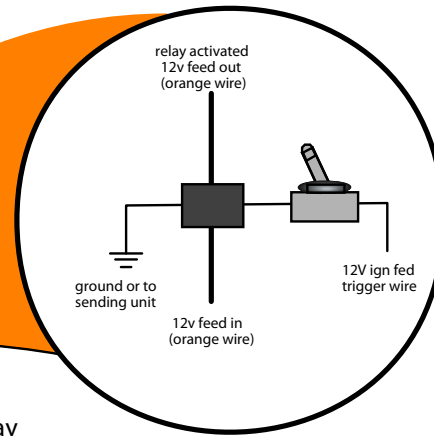

Recommended fan relay
(not included with this kit)

lt blue
lh turn

dk blue
rh turn

brown
parking lamp

tan
lo beam

lt green
hi beam

dk green
horns

black
headlight grounds

Plug this connector
into the mating
connector on the
dash wiring
harness.

**American
Autowire**

150 Heller Pl #17 W Bellmawr, NJ 08031

856-933-0801

PART #

500432

L

FRONT LIGHT WIRE KIT