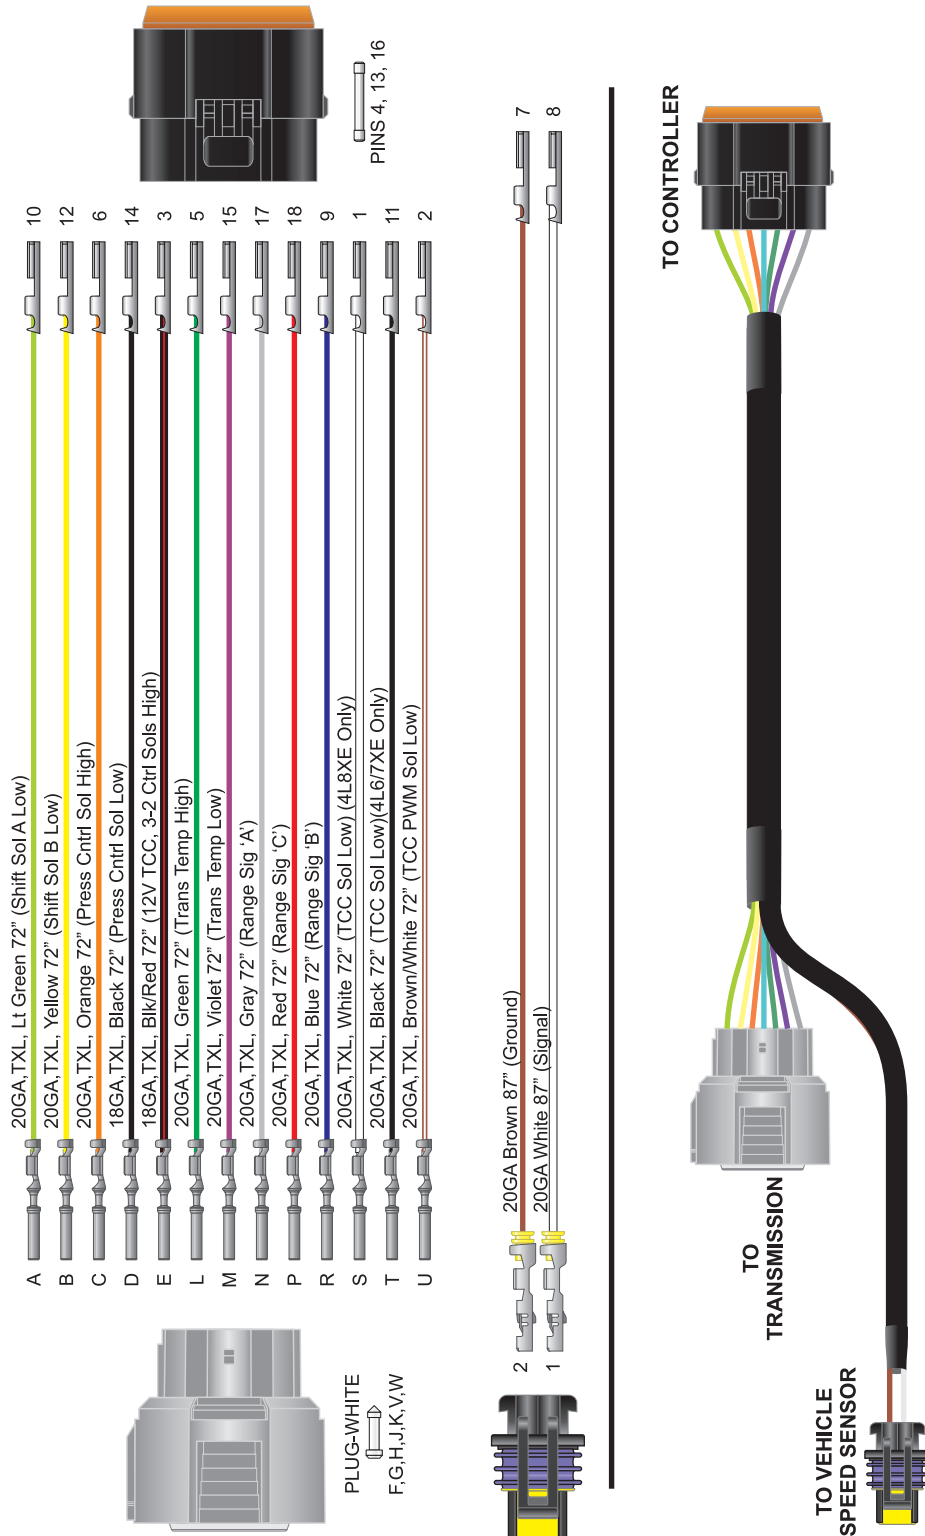

# MSD INSTALLATION INSTRUCTIONS

## GM Harness 4L60-85E, 93-up and 4L70 06-08 PN 2770

### IMPORTANT TRANSMISSION CONNECTOR INSTALLATION NOTE

Arrow Must Face Out for Early Model 4L6xE/4L7xE Applications  
Arrow Must Face Upward for All 4L8xE Applications