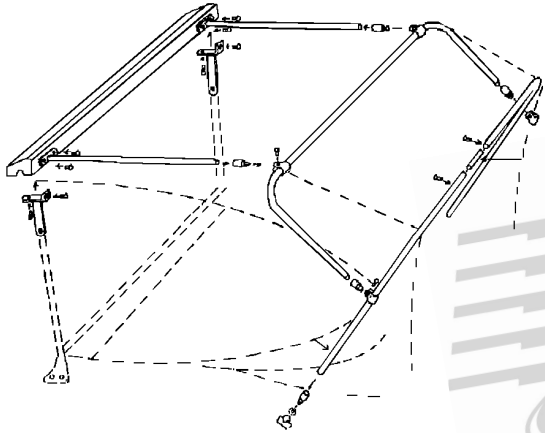

INSTRUCTIONS

916-55801

©Speedway Motors, Inc. 2006

DELUXE TOP BOW KIT

<u>ID</u>	<u>QNTY</u>	<u>DESCRIPTION</u>
A	2	Head Board Bracket
B	1	Hardwood head board
C	8	Screws
D	2	Horizontal strut
E	6	Chrome steel socket (must drill 2 of these out to 5/16" holes).HINT: Use sharp bits and put masking tape over chrome before drilling.
F	1	Main top bow
G	4	Chrome steel socket receiver
H	1	Rearbow extension insert
J	2	Rear bow extension
K	2	Bolts and fender washers
L	2	Dome-shaped body spacers
M	2	Star lock washers
N	2	Chrome steel wing nuts

Please note: Body is sandwiched between fender washers and dome-shaped body spacers.

INSTRUCTIONS

916-55801

©Speedway Motors, Inc. 2006