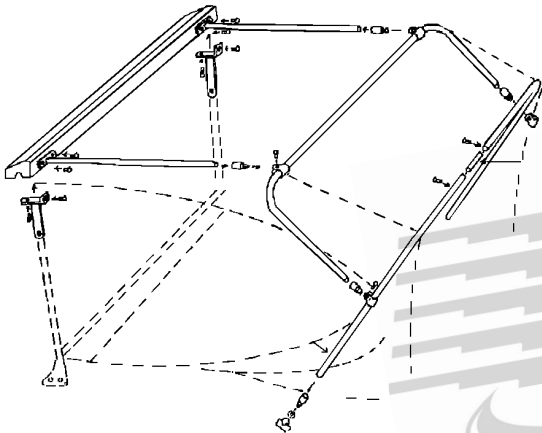

## DELUXE TOP BOW KIT

<u>ID</u>	<u>QNTY</u>	<u>DESCRIPTION</u>
A	2	Head Board Bracket
B	1	Hardwood head board
C	8	Screws
D	2	Horizontal strut
E	6	Chrome steel socket (must drill 2 of these out to 5/16" holes).HINT: Use sharp bits and put masking tape over chrome before drilling.
F	1	Main top bow
G	4	Chrome steel socket receiver
H	1	Rearbow extension insert
J	2	Rear bow extension
K	2	Bolts and fender washers
L	2	Dome-shaped body spacers
M	2	Star lock washers
N	2	Chrome steel wing nuts

Please note: Body is sandwiched between fender washers and dome-shaped body spacers.